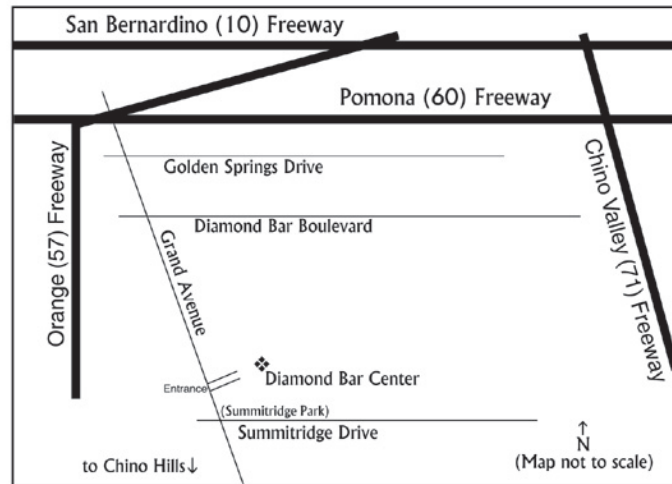

Japan Karate Federation Brea Dojo / Diamond Bar

Map to Diamond Bar Dojo

Directions to the Diamond Bar Center -

From the eastbound Pomona (60) freeway
or the northbound Orange (57) freeway
- Exit Grand Avenue
- Turn right onto Grand Avenue
- Turn left at Diamond Bar Center

From the westbound Pomona (60) freeway
or the southbound Orange (57) freeway
- Exit Grand Avenue
- Turn left onto Grand Avenue
- Turn left at Diamond Bar Center

The Center is located in Summitridge Park at the
corner of Grand Avenue and Summitridge Drive.
The entrance driveway to the Center is located on
Grand Avenue.

Diamond Bar Center

1600 S. Grand Avenue ❖ Diamond Bar ❖ California ❖ 91765-4178 ❖ (909) 839-7070

Diamond Bar Community Center

1600 S. Grand Ave.
Diamond Bar, CA 91765
909-839-7070

Jr. Beg - 5 pm - 6 pm
Jr. Adv - 6 pm - 7pm
Adult - 7 PM - 8:30 pm